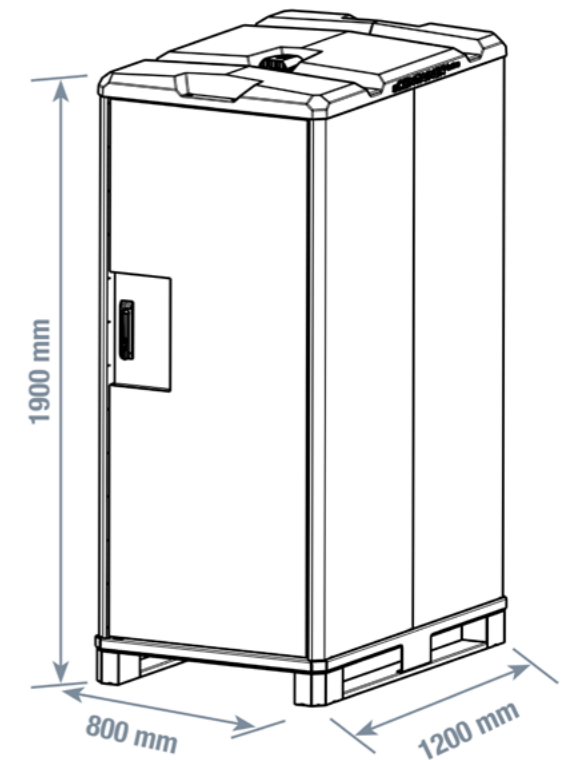

1900

» easily accessible «