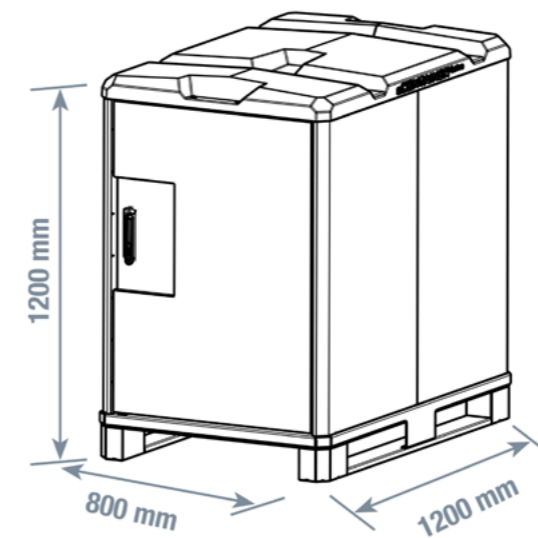

Different heights available

The sContainer is available in heights of 1.20 m and 1.90 m. The basic dimensions, which are based on the Euro pallet dimensions, always stay the same. Depending on your needs, you can order the sContainer with different types of locking systems. Optionally, the sContainer can be provided with lifting eyes, ventilation and individual advertising stickers - depending on the purpose.

1200

» comfortable operation
e.g. on flatbed vehicles «